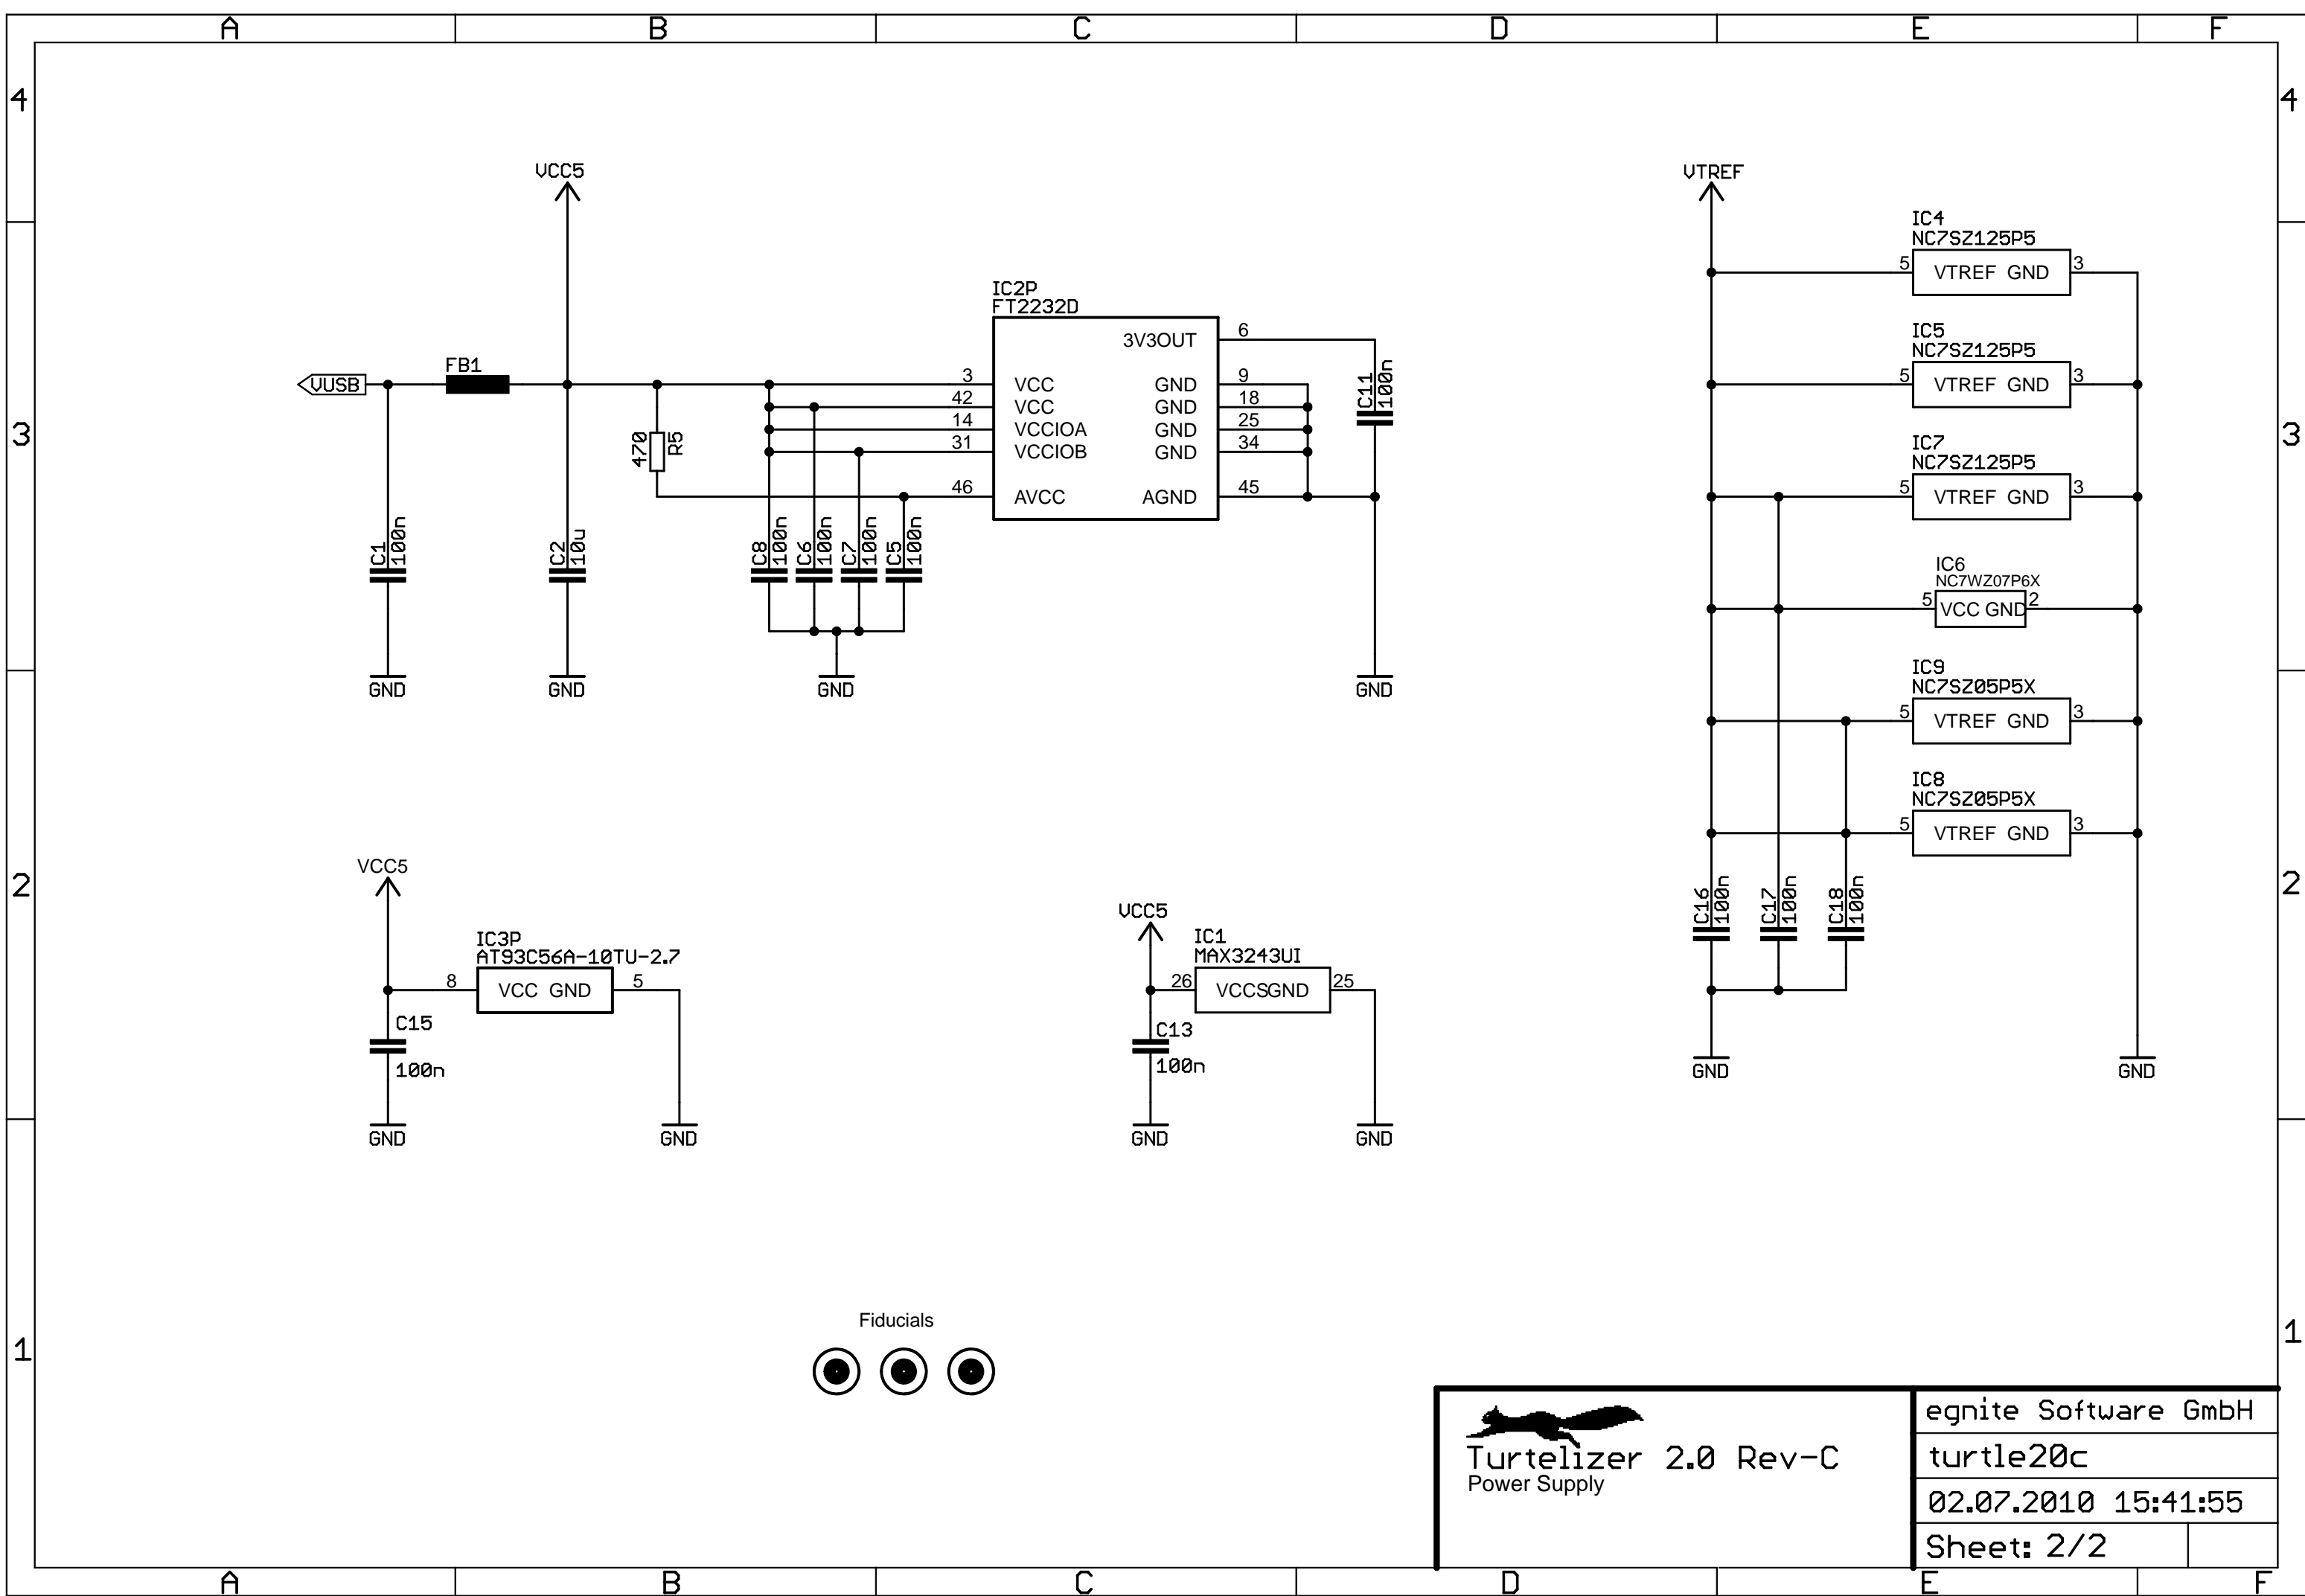

| | |
|--|----------------------|
|  Turtelizer 2.0 Rev-C USB Interface JTAG Interface RS232 | egnite Software GmbH |
| | turtle20c |
| | 02.07.2010 15:41:55 |
| | Sheet: 1/2 |

Fiducials

| | | |
|--|----------------------|--|
| | egnite Software GmbH | |
| | turtle20c | |
| | 02.07.2010 15:41:55 | |
| | Sheet: 2/2 | |