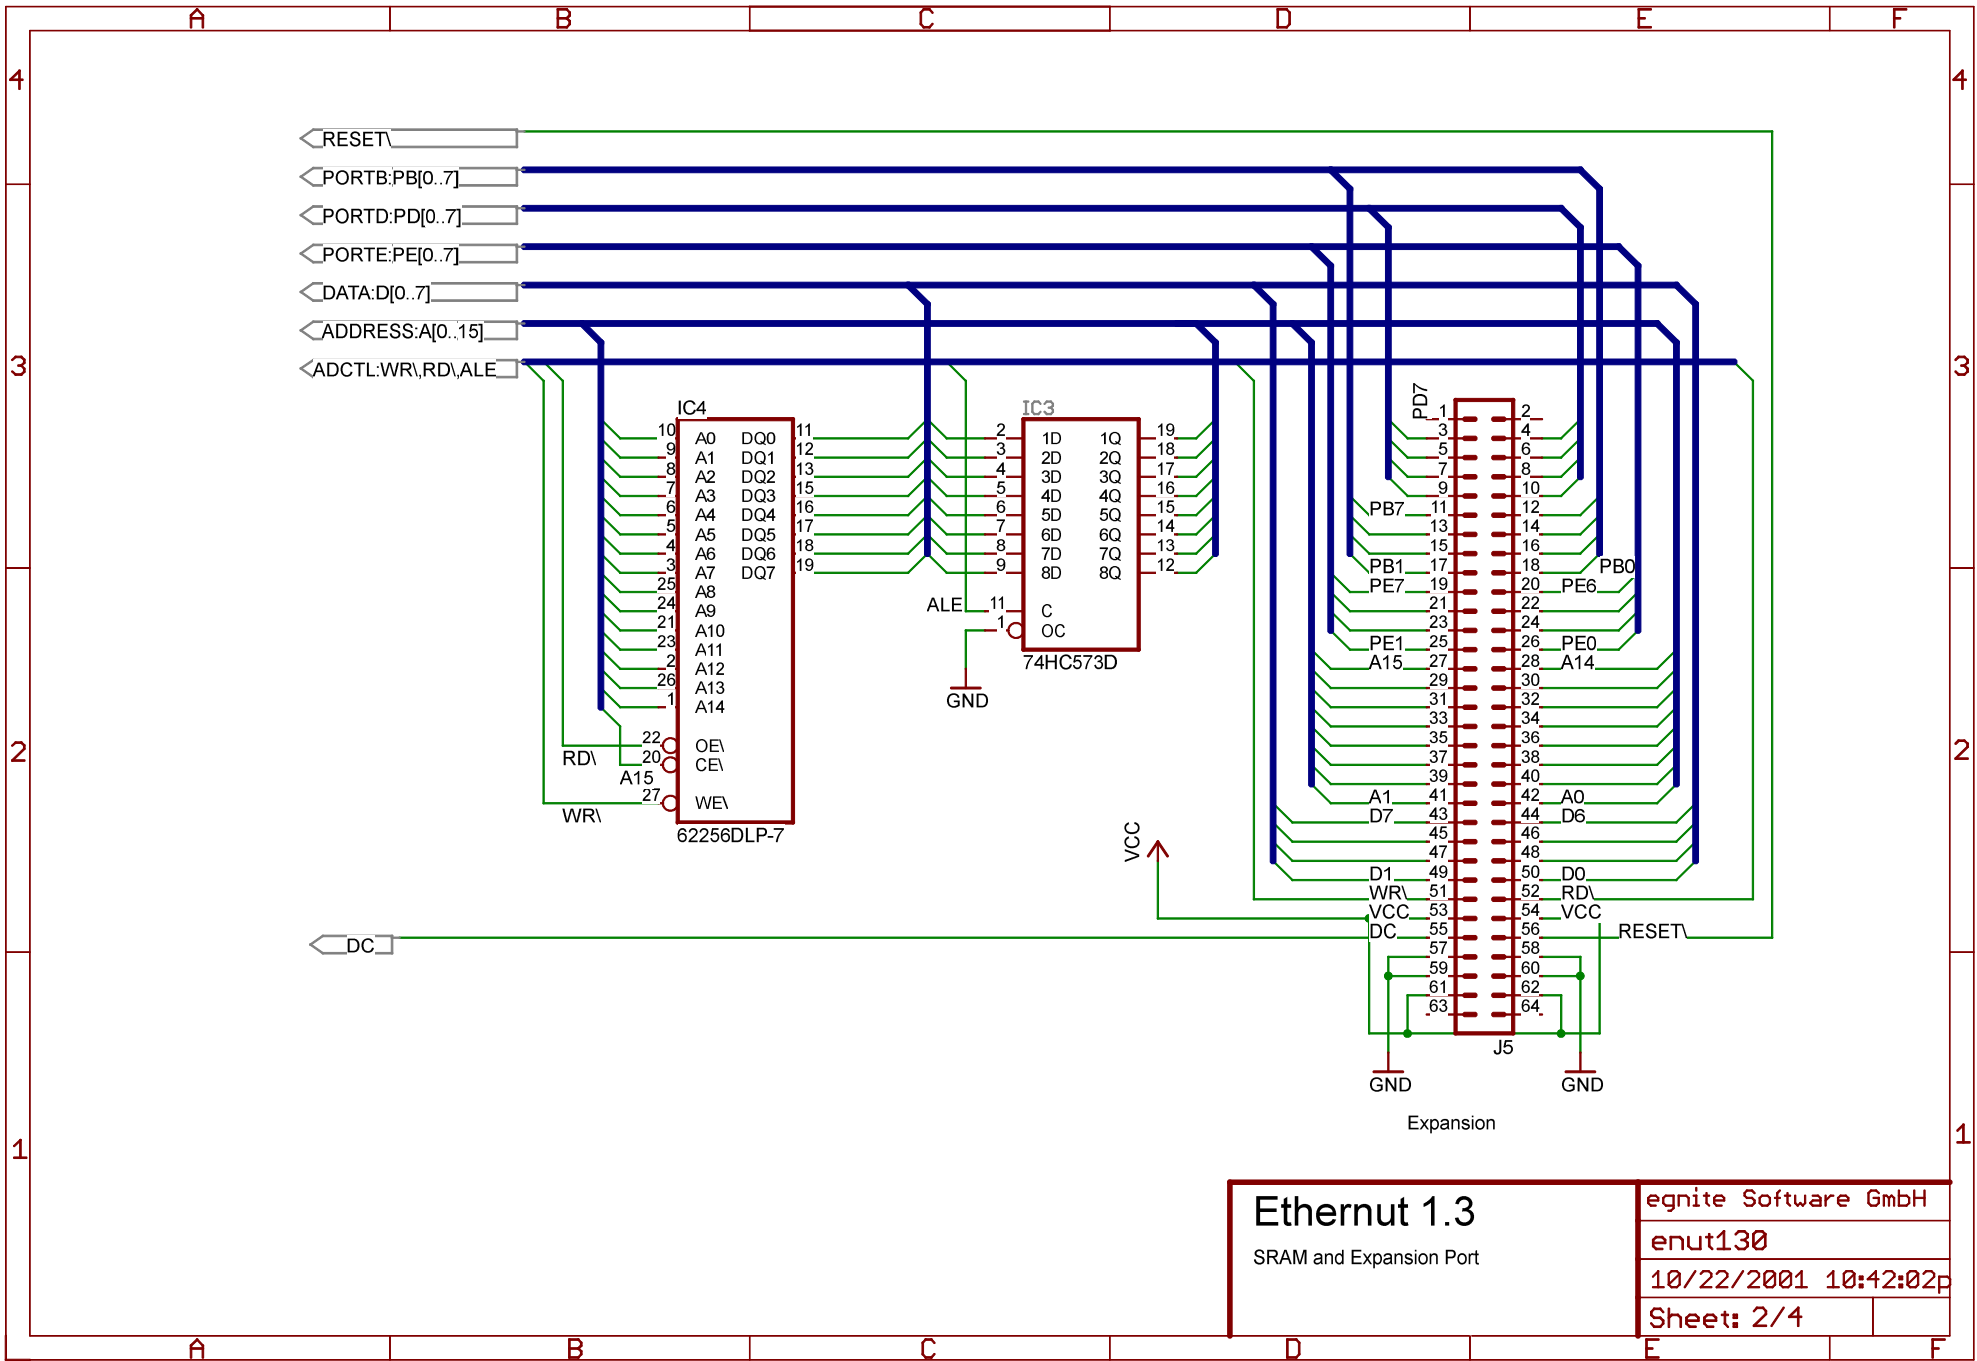

Ethernut 1.3	
CPU Analogue Interface Serial Interface ISP Interface	
egnite Software GmbH	
enut130	
10/22/2001 10:42:02p	
Sheet: 1/4	

Ethernut 1.3 SRAM and Expansion Port	egnite Software GmbH
	enut130
	10/22/2001 10:42:02p
	Sheet: 2/4

Ethernut 1.3
 Power Supply
 Reset Logic

egnite Software GmbH
 enut130
 10/22/2001 10:42:02p
 Sheet: 4/4