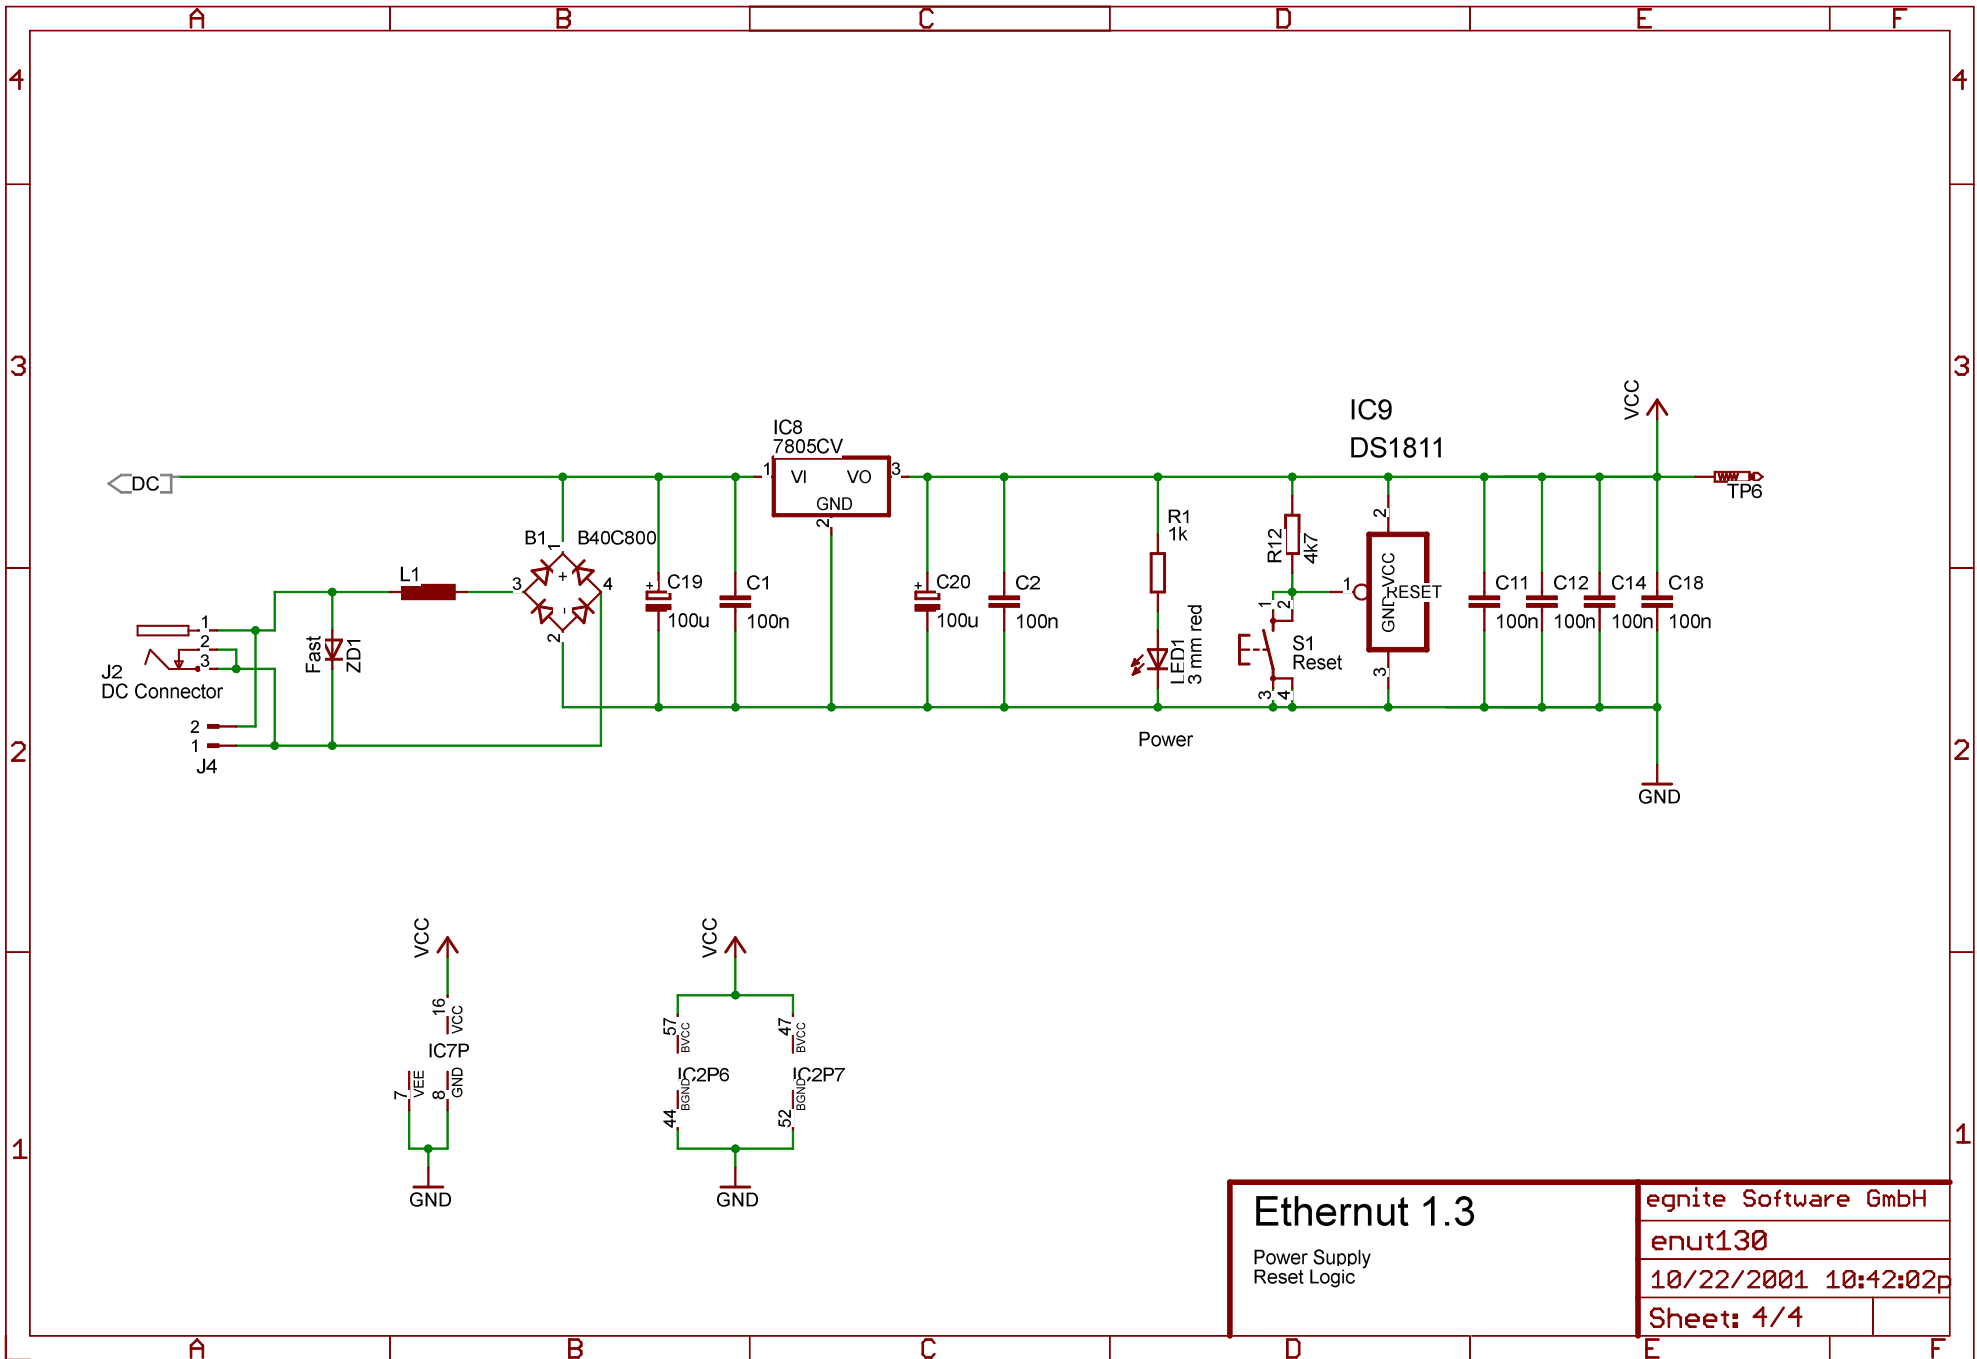

Ethernut 1.3	
CPU Analogue Interface Serial Interface ISP Interface	
egnite Software GmbH	
enut130	
10/22/2001 10:42:02p	
Sheet: 1/4	

Ethernut 1.3 SRAM and Expansion Port	egnite Software GmbH
	enut130
	10/22/2001 10:42:02p
	Sheet: 2/4

Ethernut 1.3
 Power Supply
 Reset Logic

egnite Software GmbH
 enut130
 10/22/2001 10:42:02p
 Sheet: 4/4