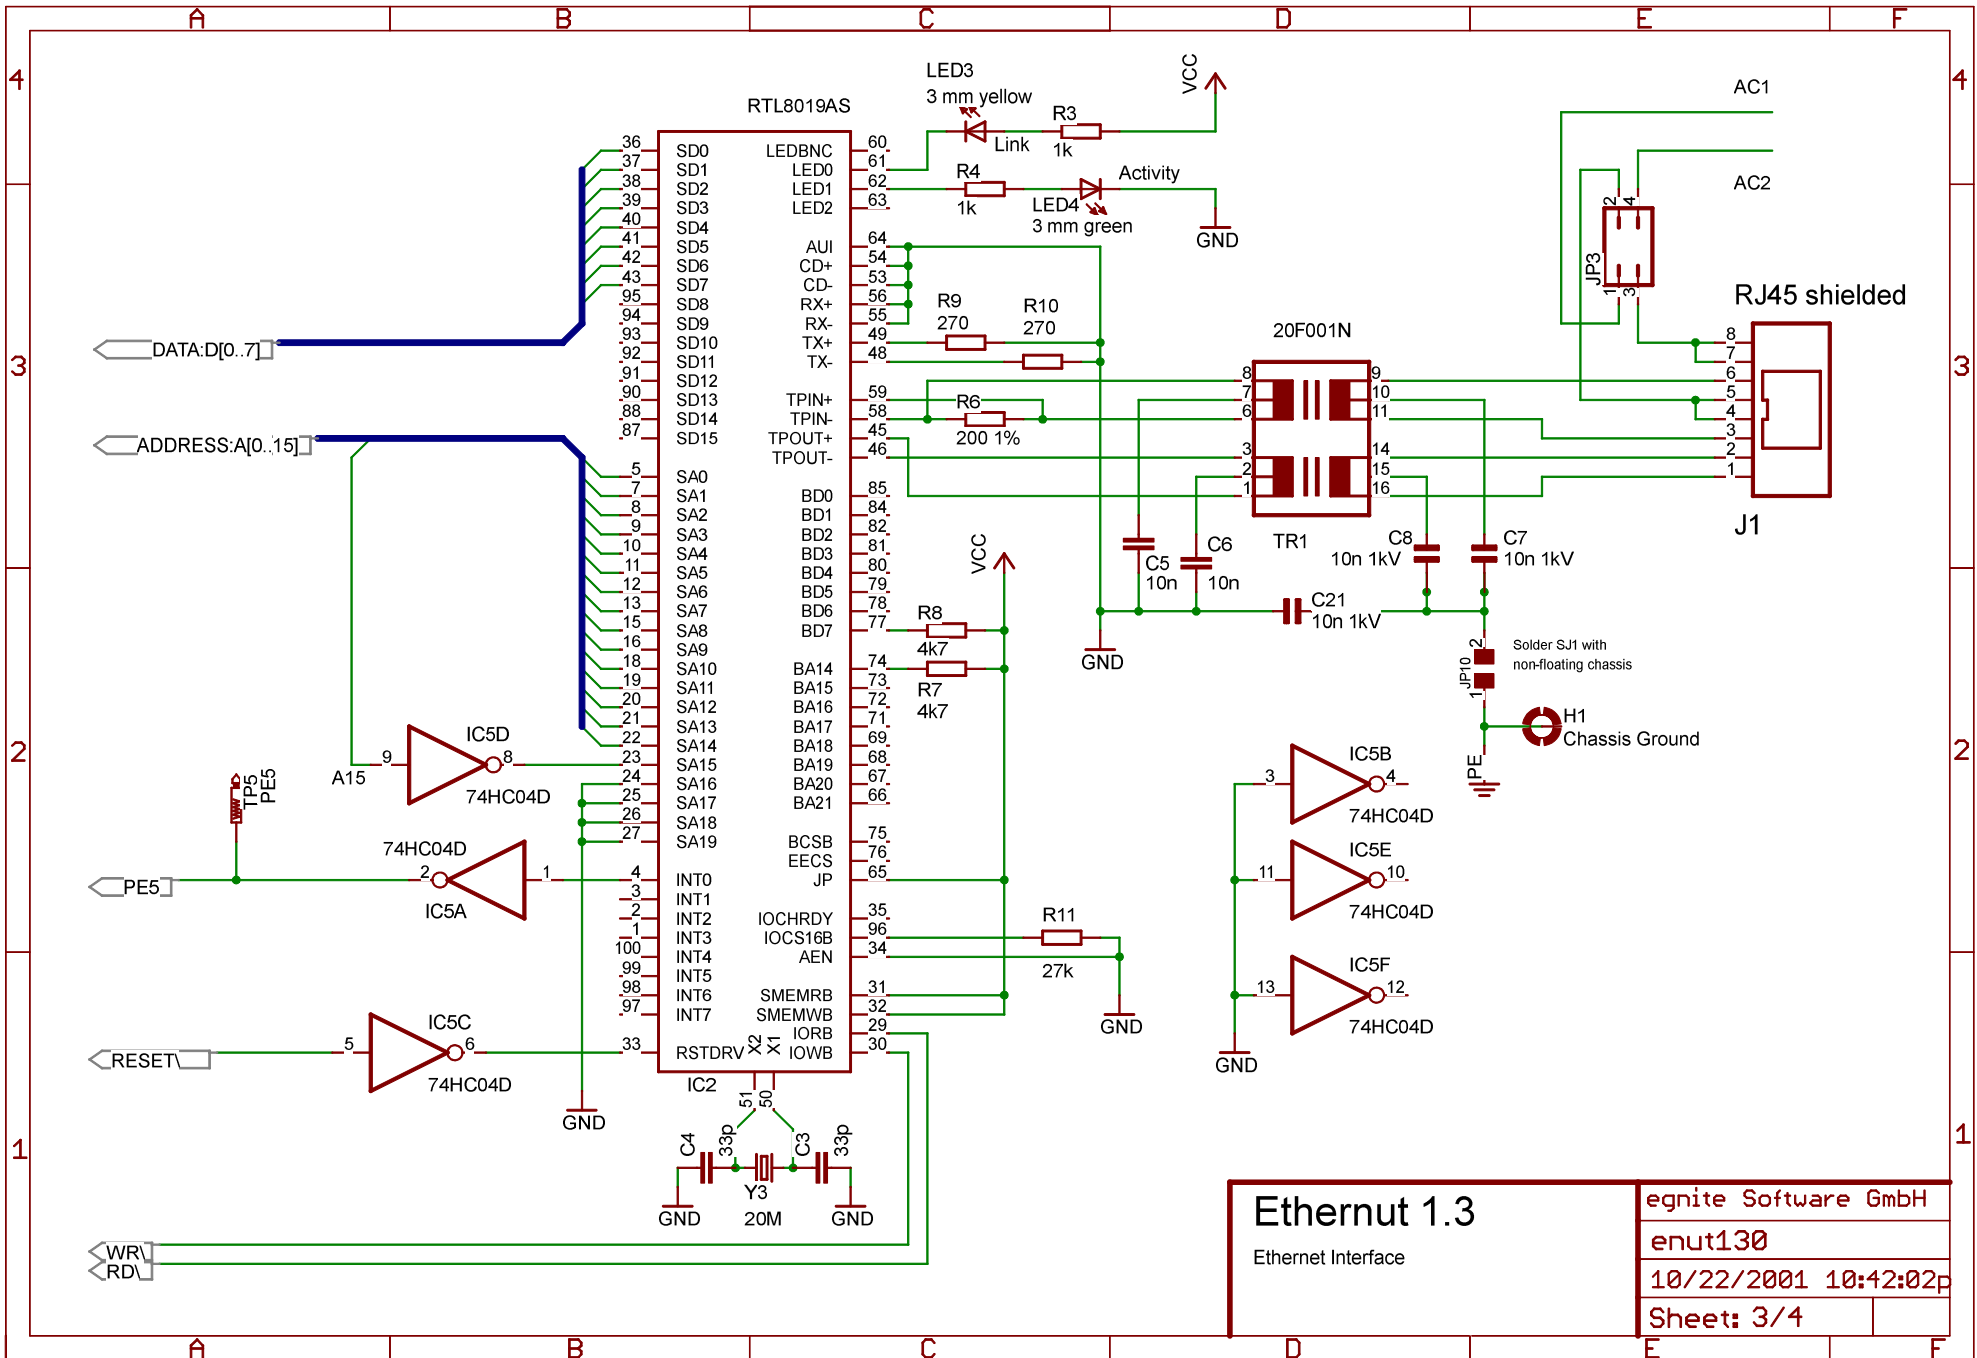

Ethernut 1.3	
CPU Analogue Interface Serial Interface ISP Interface	
egnite Software GmbH	
enut130	
10/22/2001 10:42:02p	
Sheet: 1/4	

Ethernut 1.3 SRAM and Expansion Port	egnite Software GmbH
	enut130
	10/22/2001 10:42:02p
	Sheet: 2/4

Ethernut 1.3
 Power Supply
 Reset Logic

egnite Software GmbH
 enut130
 10/22/2001 10:42:02p
 Sheet: 4/4